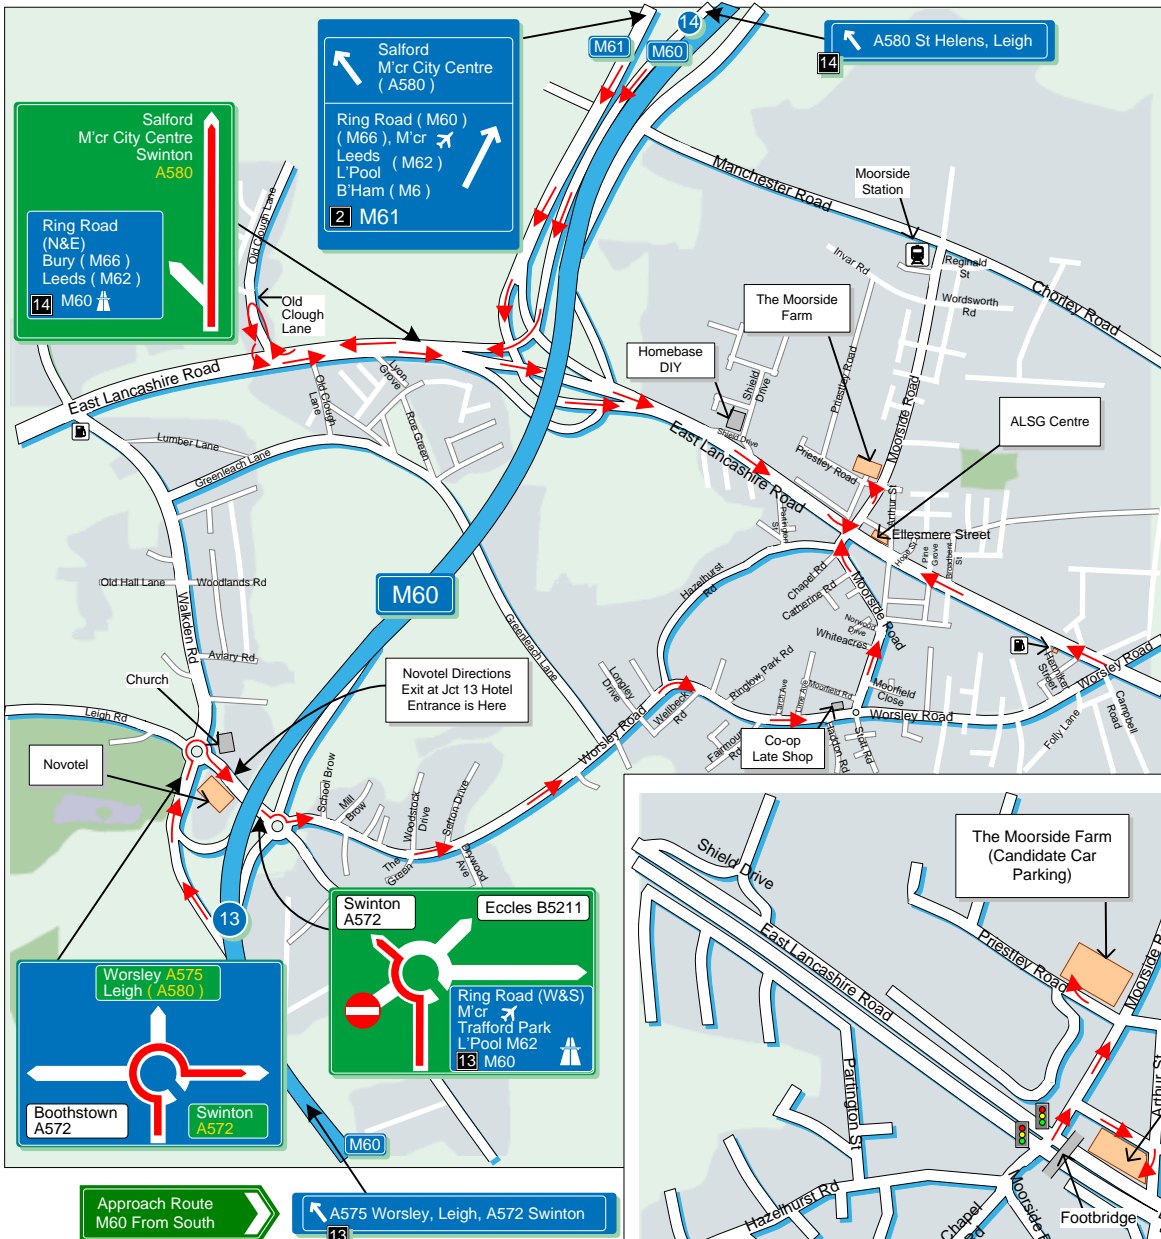

Rail Travel

Moorside Station is situated approximately 5 minutes walk from ALSG at the top of Moorside Rd.

Up to date and detailed train times can be found at the train operator's web site :

www.firstnorthwestern.co.uk

Airport

Manchester Airport is approximately 30 minutes drive from ALSG. Situated to the South East the approach route is from the M60 South, exiting at junction 13.

Approach Route M60 From North

Leave M60 at junction 14. Follow slip road on to A580 - East Lancashire Road. You are now heading to St Helens and must turn around using Old Clough Lane (first right turn). You should rejoin the East Lancashire Road heading towards Salford/Swinton.

Approach Route M61 From North

Leave M61 at junction 2 heading for Salford A580. Follow the slip road on to the East Lancashire Road. Turn left into Moorside Road.

Approach Route Manchester A6

**St Helens A580
Bolton A6
Preston M61**